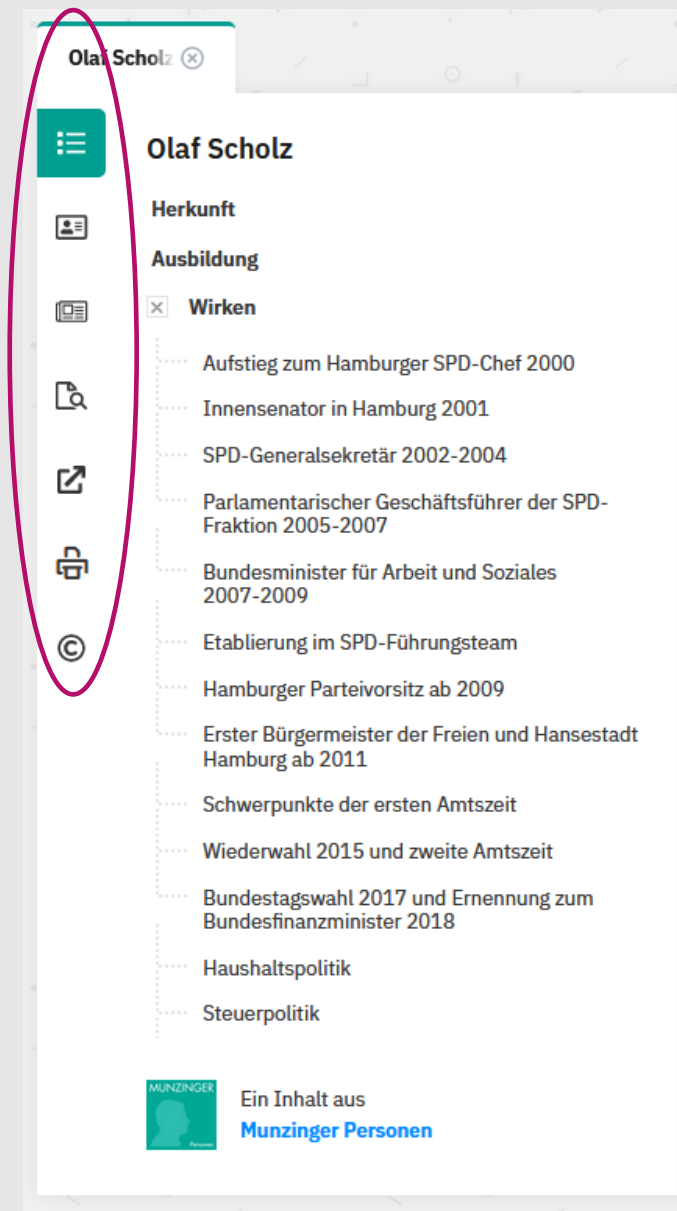

Dokumentnavigation

- Die Kapitel bzw. Lebensstationen sind mit Sprungmarken versehen, so dass man per Klick direkt auf die entsprechende Seite gelangt.
- Die Dokumentsuche ermöglicht die gezielte Suche nach Themen und Schlagwörtern im Dokument.
- Die Quellenangabe, die auch immer am Ende eines jeden Dokuments zu finden ist, lässt sich per Klick bequem in die Zwischenablage kopieren.